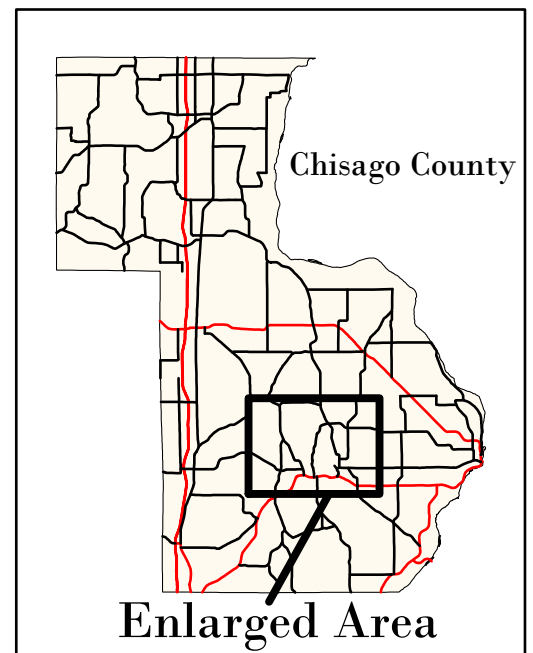

Chisago County CSAH 20 Detour Route

 Bridge Reconstruction

 CSAH 20 Bridge Detour

 County Roads

 Highways

This detour route will be in effect until approximately July 20, 2018.

Created: March 6, 2018