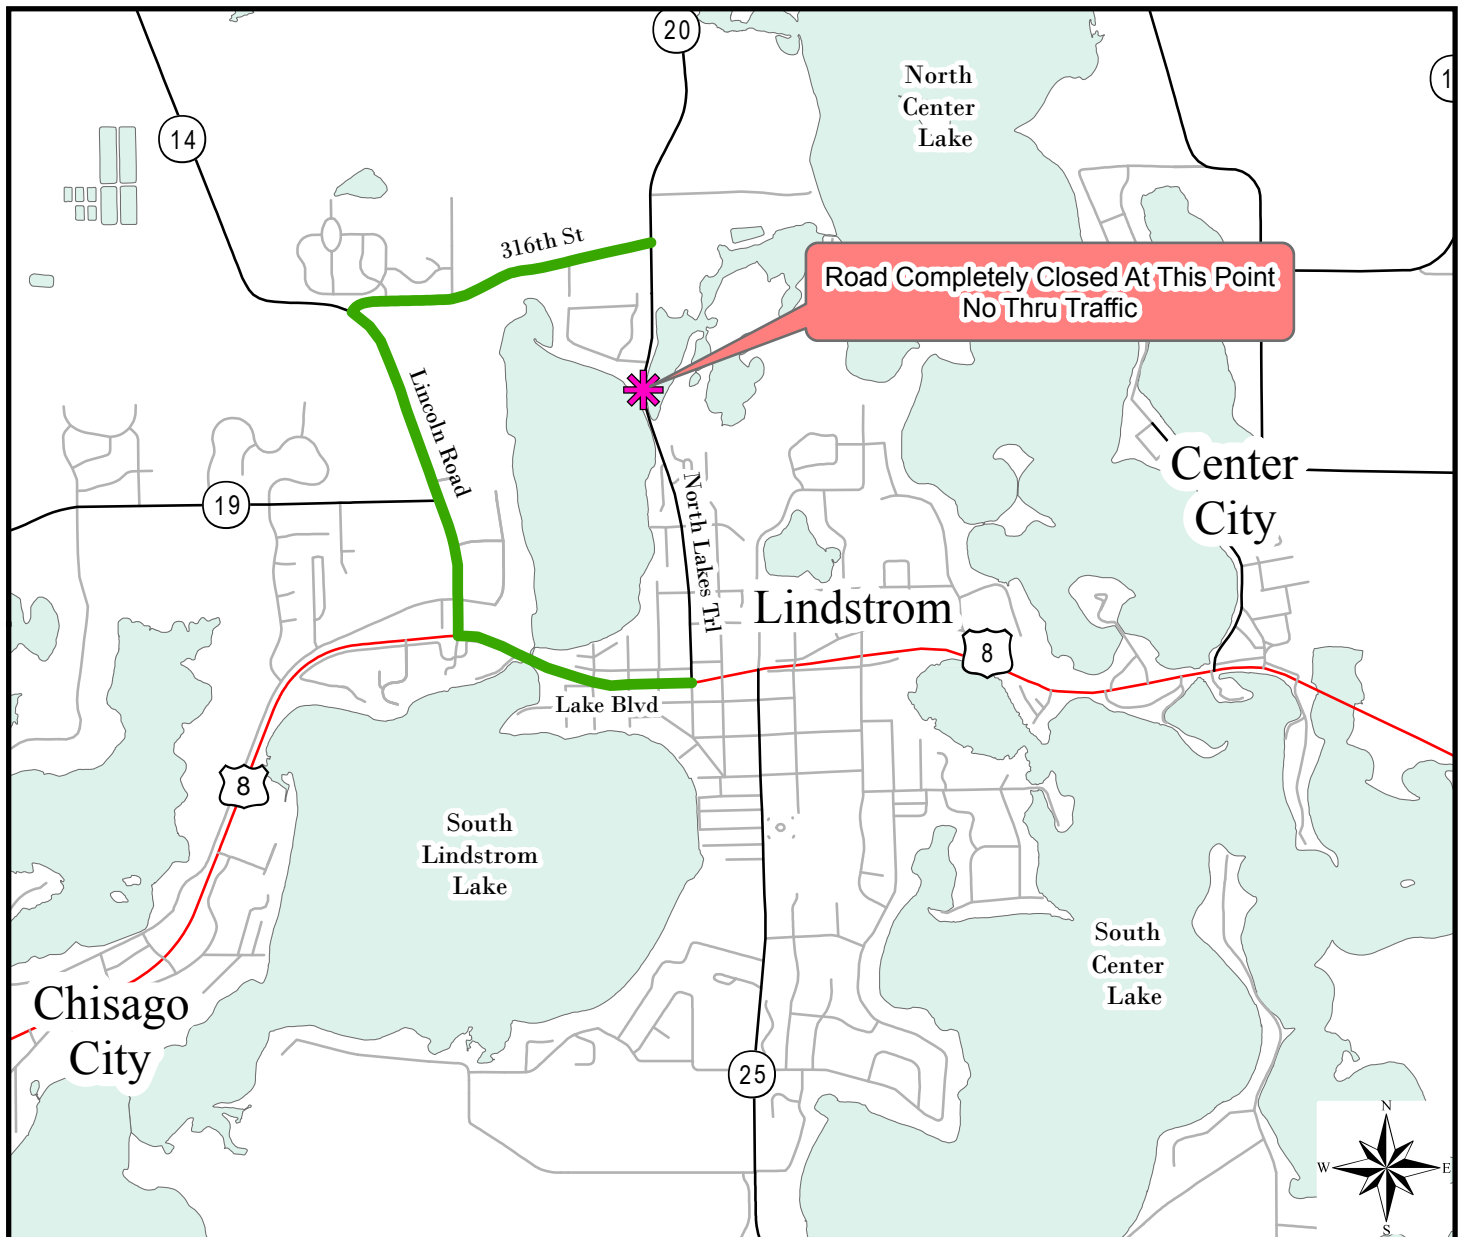

Chisago County CSAH 20 Detour Route

 Bridge Reconstruction

 CSAH 20 Bridge Detour

 County Roads

 Highways

This detour route will be in effect until approximately July 20, 2018.

Created: March 6, 2018