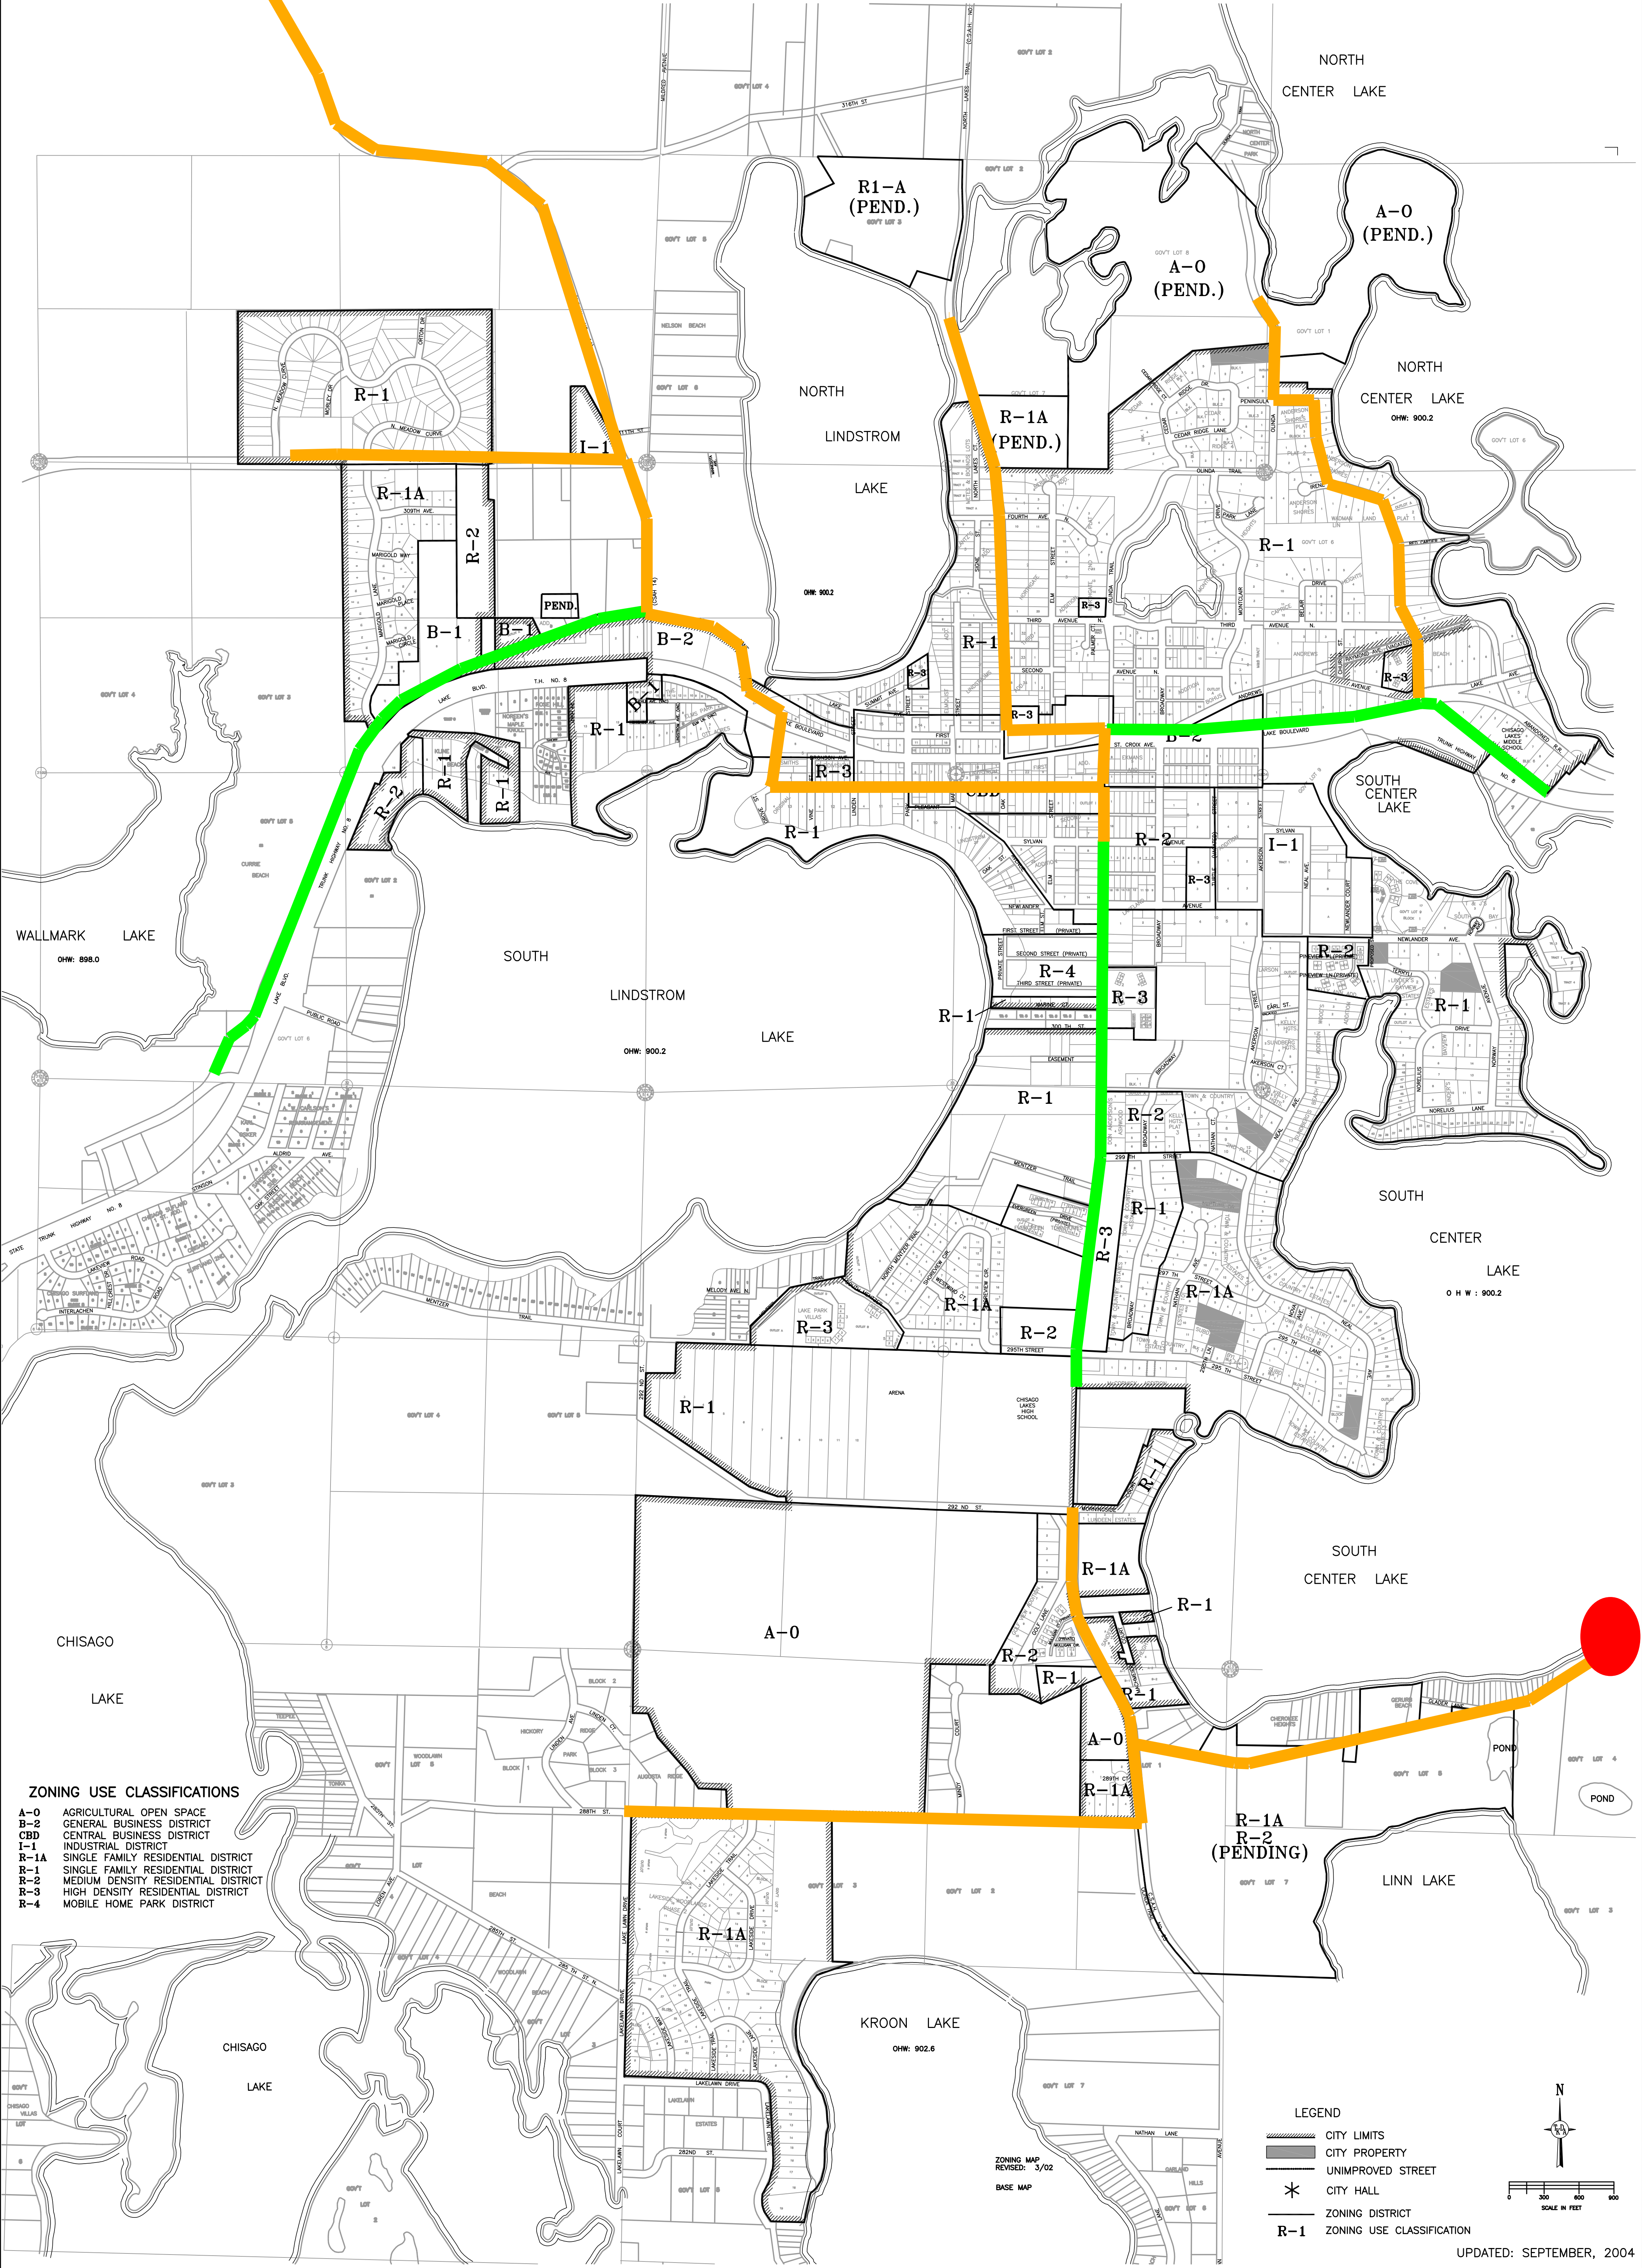

CITY OF LINDSTROM

- ZONING USE CLASSIFICATIONS**
- A-0 AGRICULTURAL OPEN SPACE
 - B-2 GENERAL BUSINESS DISTRICT
 - CBD CENTRAL BUSINESS DISTRICT
 - I-1 INDUSTRIAL DISTRICT
 - R-1A SINGLE FAMILY RESIDENTIAL DISTRICT
 - R-1 SINGLE FAMILY RESIDENTIAL DISTRICT
 - R-2 MEDIUM DENSITY RESIDENTIAL DISTRICT
 - R-3 HIGH DENSITY RESIDENTIAL DISTRICT
 - R-4 MOBILE HOME PARK DISTRICT

- LEGEND**
- CITY LIMITS
 - CITY PROPERTY
 - UNIMPROVED STREET
 - CITY HALL
 - ZONING DISTRICT
 - ZONING USE CLASSIFICATION

ZONING MAP
REVISED: 3/02
BASE MAP

UPDATED: SEPTEMBER, 2004

ZONING MAP